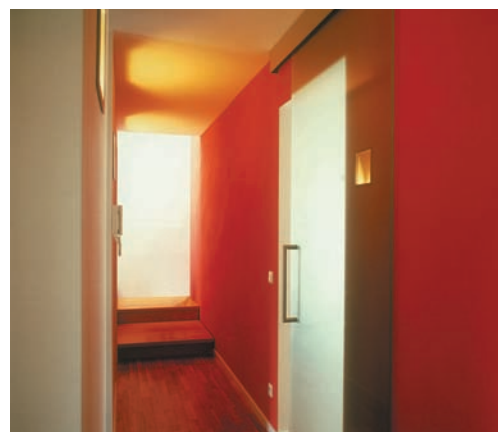

KEIM Optil®

Think Interiors, Think Keim
Keim Optil - Interior sol/silicate paint

KEIM Optil – the natural choice

Keim Optil - a premium quality sol/silicate paint specifically formulated for elegant interior applications, giving intense lightfast colour shades.

Keim Optil - the premium interior paint to meet the requirements of modern and historic architectural design, combining mineral quality with an attractive, consistent finish.

Keim Optil - meets the professional decorator's needs. Areas may be occupied immediately following application of Keim Optil.