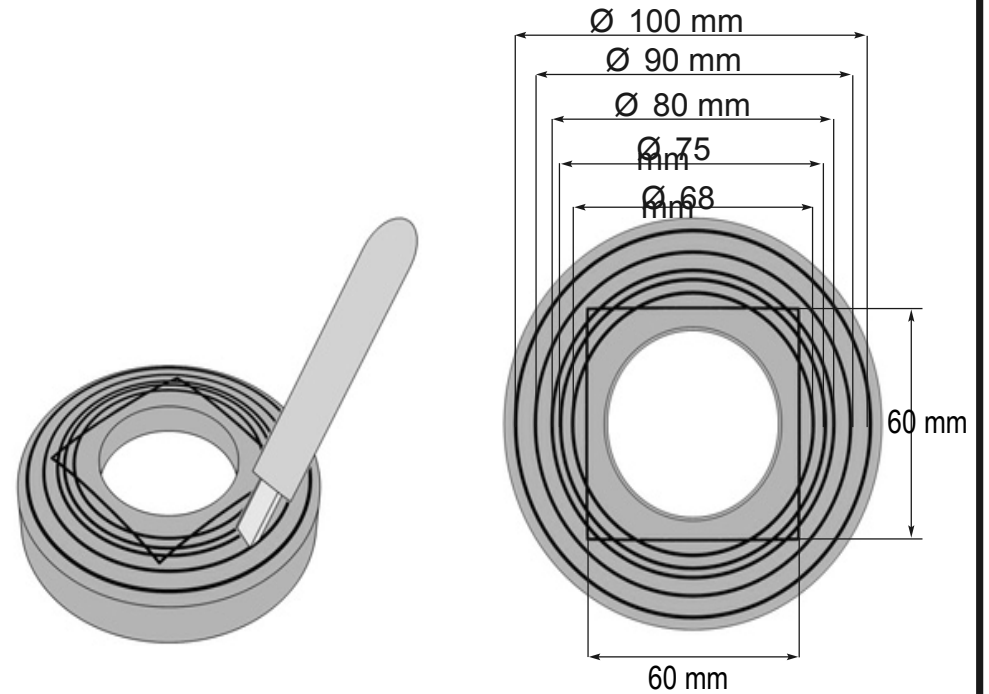

### 3P Rain Collector

2000130 Brown 2000140 Grey  
 2000110 Brown with tap  
 2000120 Grey with tap

3P Rain Collector  
 Instruction Manual

### 3P Rain Collector

2000130 Brown 2000140 Grey  
 2000110 Brown with tap  
 2000120 Grey with tap

### 3P Rain Collector

2000130 Brown 2000140 Grey  
 2000110 Brown with tap  
 2000120 Grey with tap

Showing the "fingers" pushed down in image 5.2

Top View

Bottom View