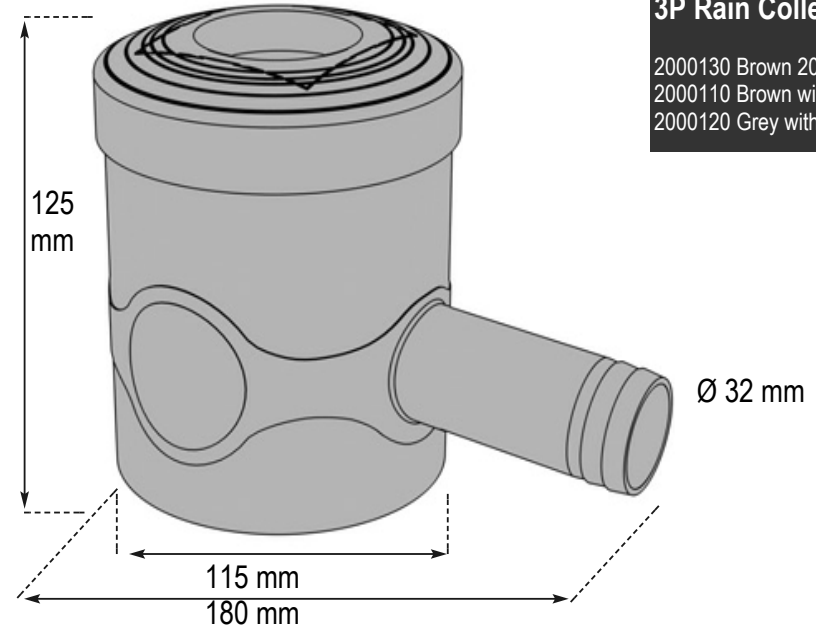

### 3P Rain Collector

2000130 Brown 2000140 Grey  
 2000110 Brown with tap  
 2000120 Grey with tap

3P Rain Collector  
 Instruction Manual

### 3P Rain Collector

2000130 Brown 2000140 Grey  
 2000110 Brown with tap  
 2000120 Grey with tap

### 3P Rain Collector

2000130 Brown 2000140 Grey  
 2000110 Brown with tap  
 2000120 Grey with tap

Showing the "fingers" pushed down in image 5.2

Top View

Bottom View