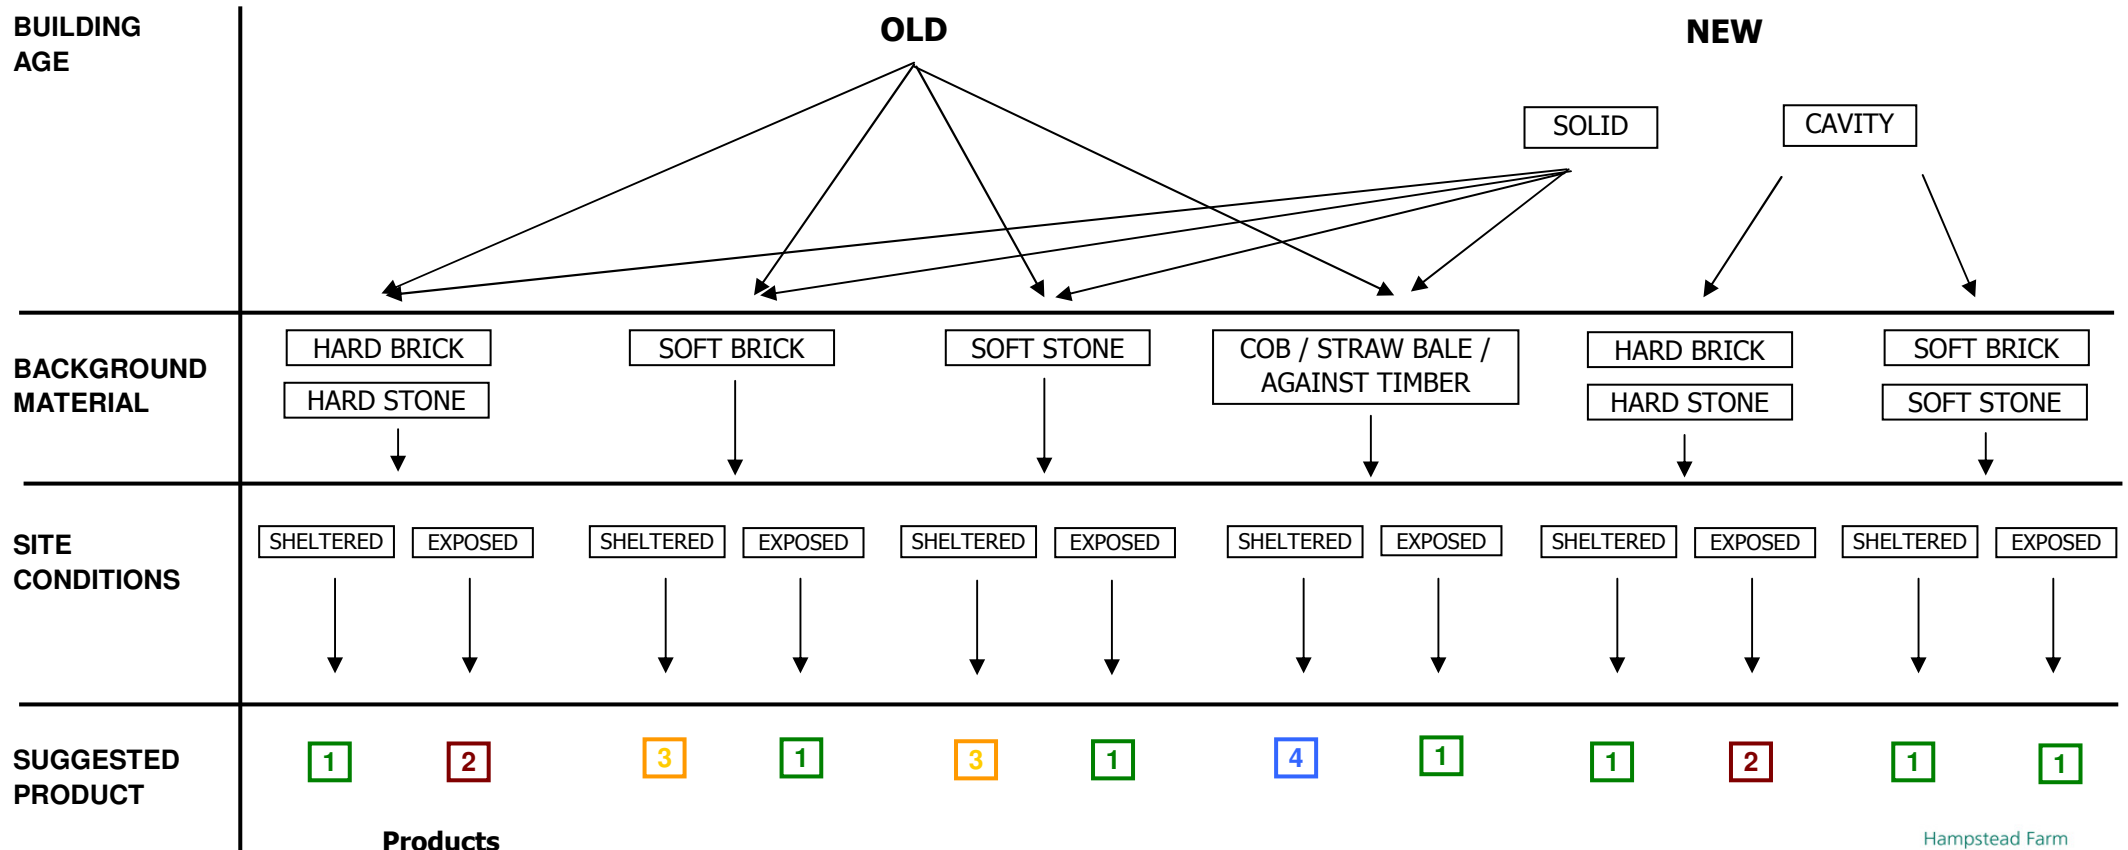

EcoRight External Product Selection Guide

Products

- 1. EcoRight 350 Moderate
- 2. EcoRight 500 Eminent
- 3. EcoRight Coarse Stuff
- 4. EcoRight Haired Coarse Stuff

Hampstead Farm
Binfield Heath
Henley-on-Thames
Oxfordshire RG9 4LG